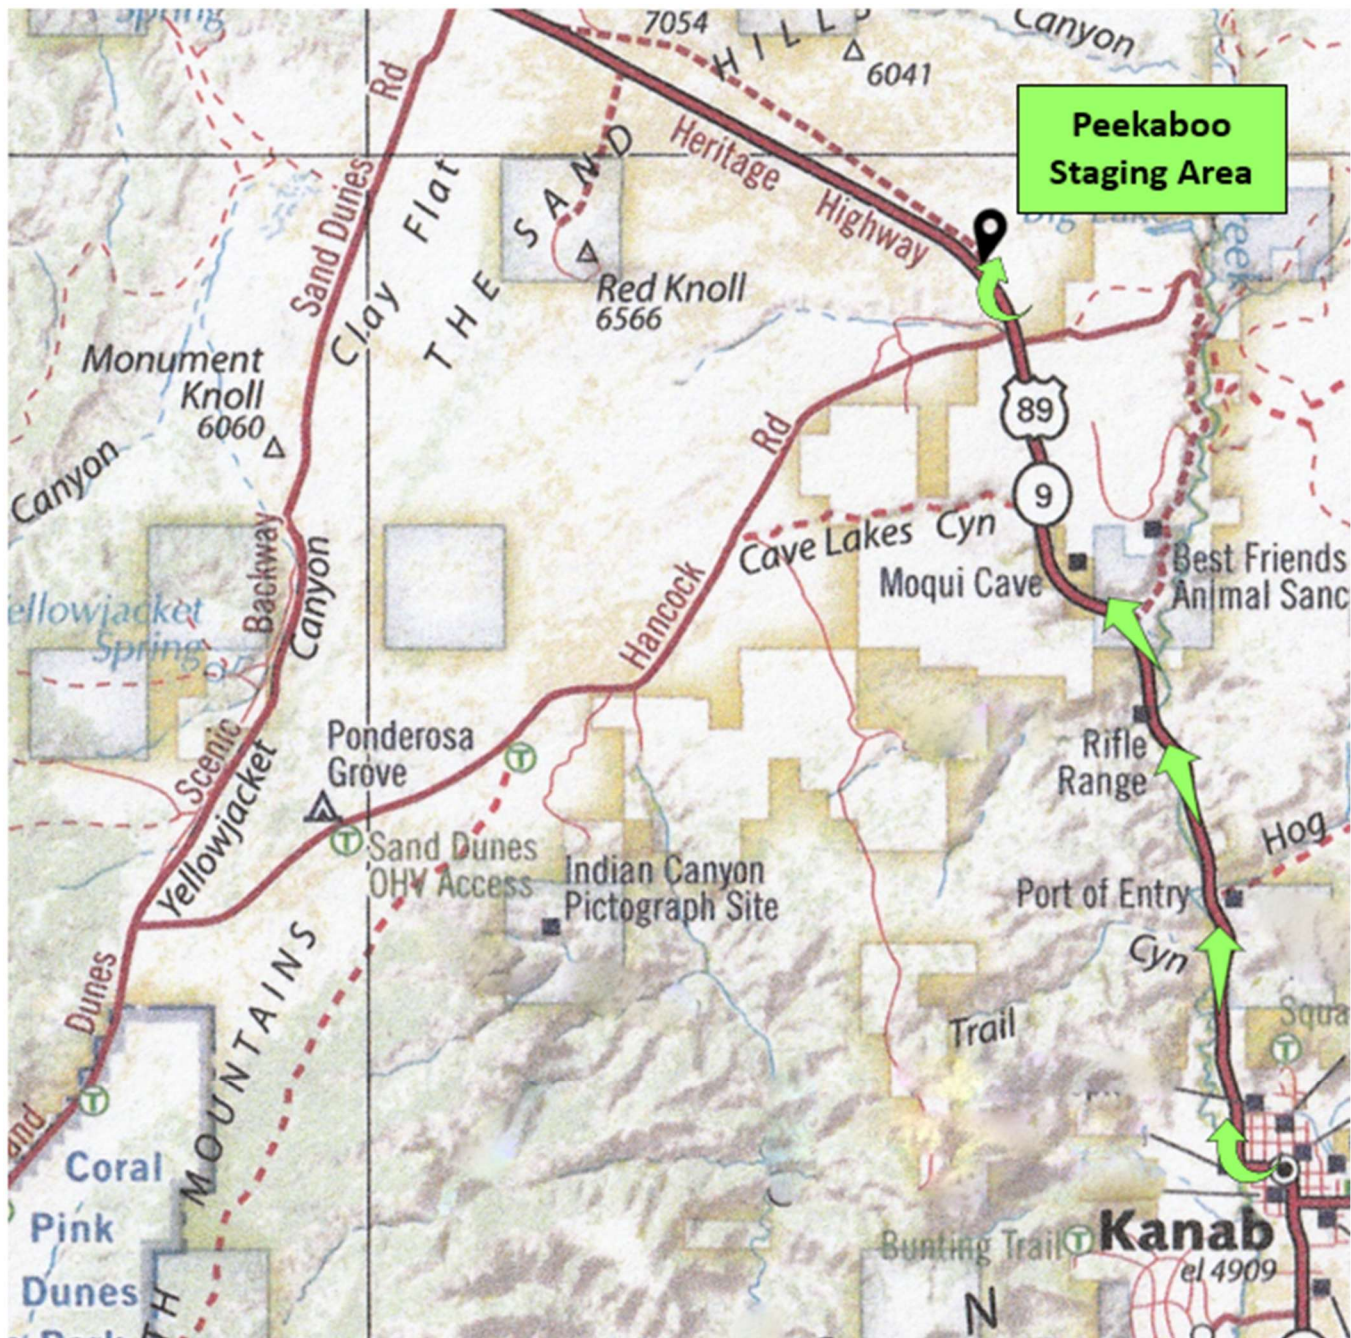

DIRECTIONS FROM PARRY LODGE, 89 E CENTER STREET, KANAB

US 89 N – 8.6 miles (Approx Mile Marker 72.5)

Right into Peekaboo Staging Area

GPS: N 37.15420

W -112.57424

Travel Time 15 Minutes

IF YOU HAVE TROUBLE LOCATING THE STAGING AREA CALL 860-682-0079