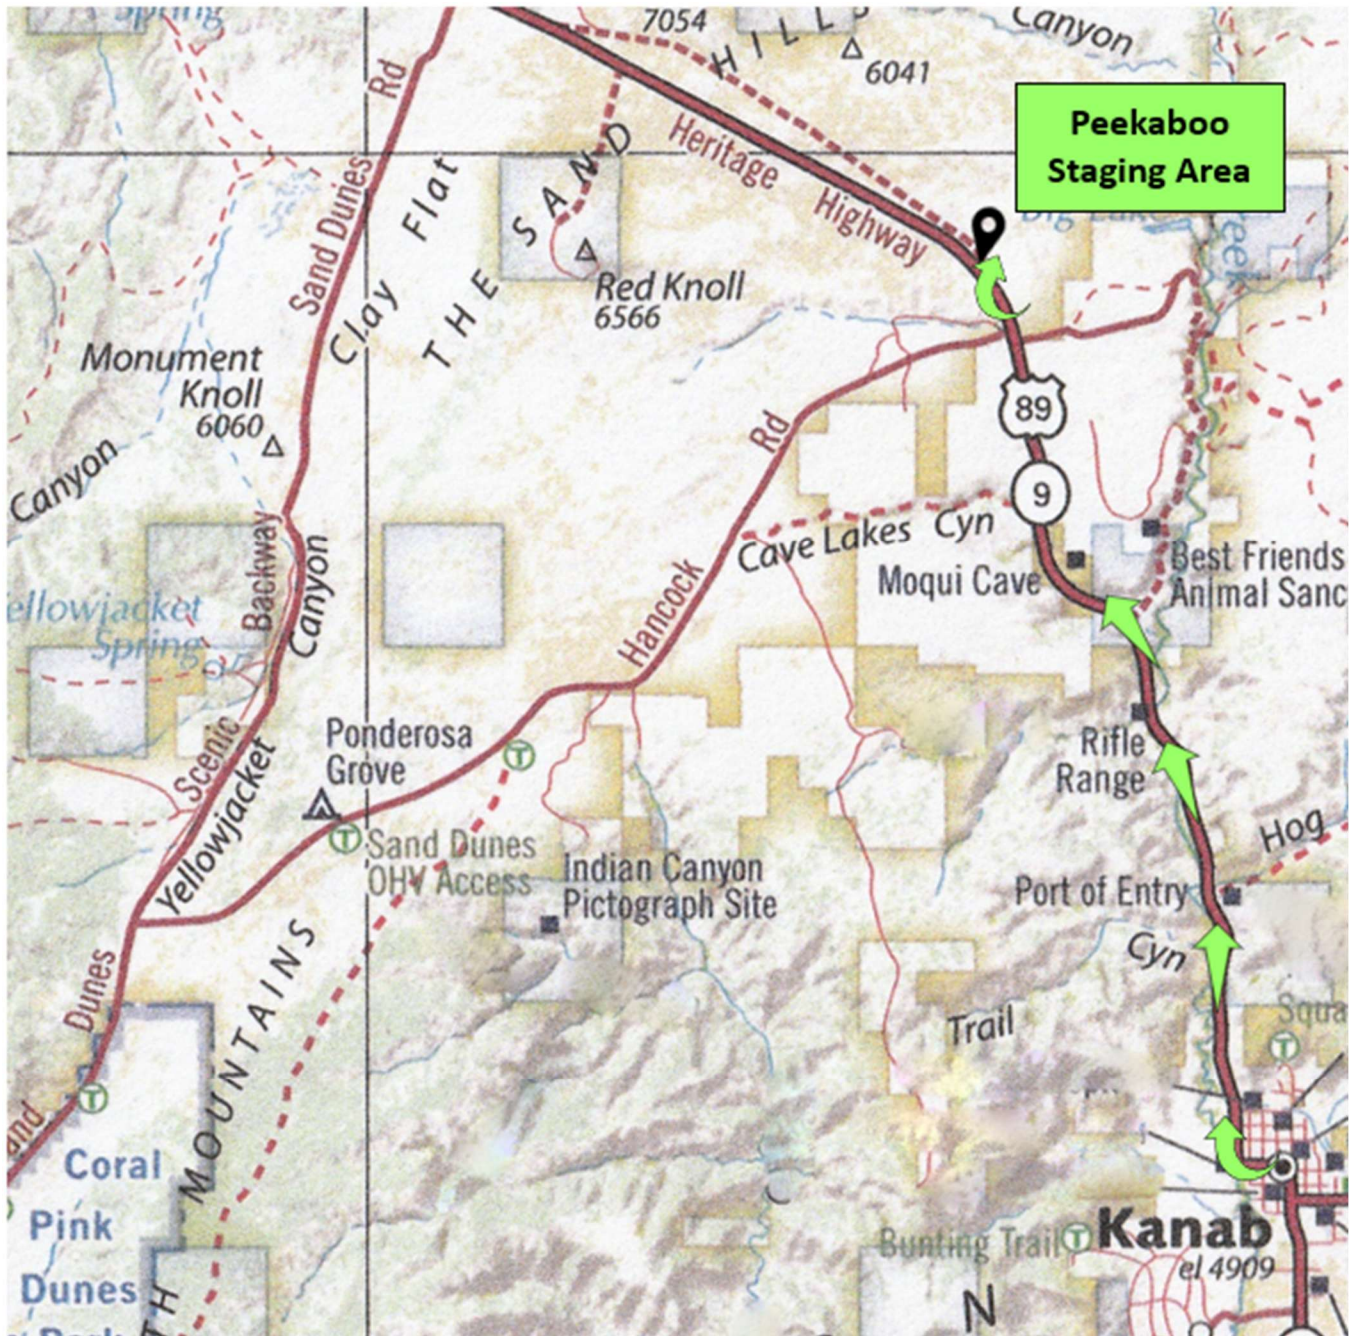

DIRECTIONS FROM PARRY LODGE, 89 E CENTER STREET, KANAB

US 89 N – 8.6 miles (Approx Mile Marker 72.5)

Right into Peekaboo Staging Area

GPS: N 37.15420

W -112.57424

Travel Time 15 Minutes

IF YOU HAVE TROUBLE LOCATING THE STAGING AREA CALL 860-682-0079