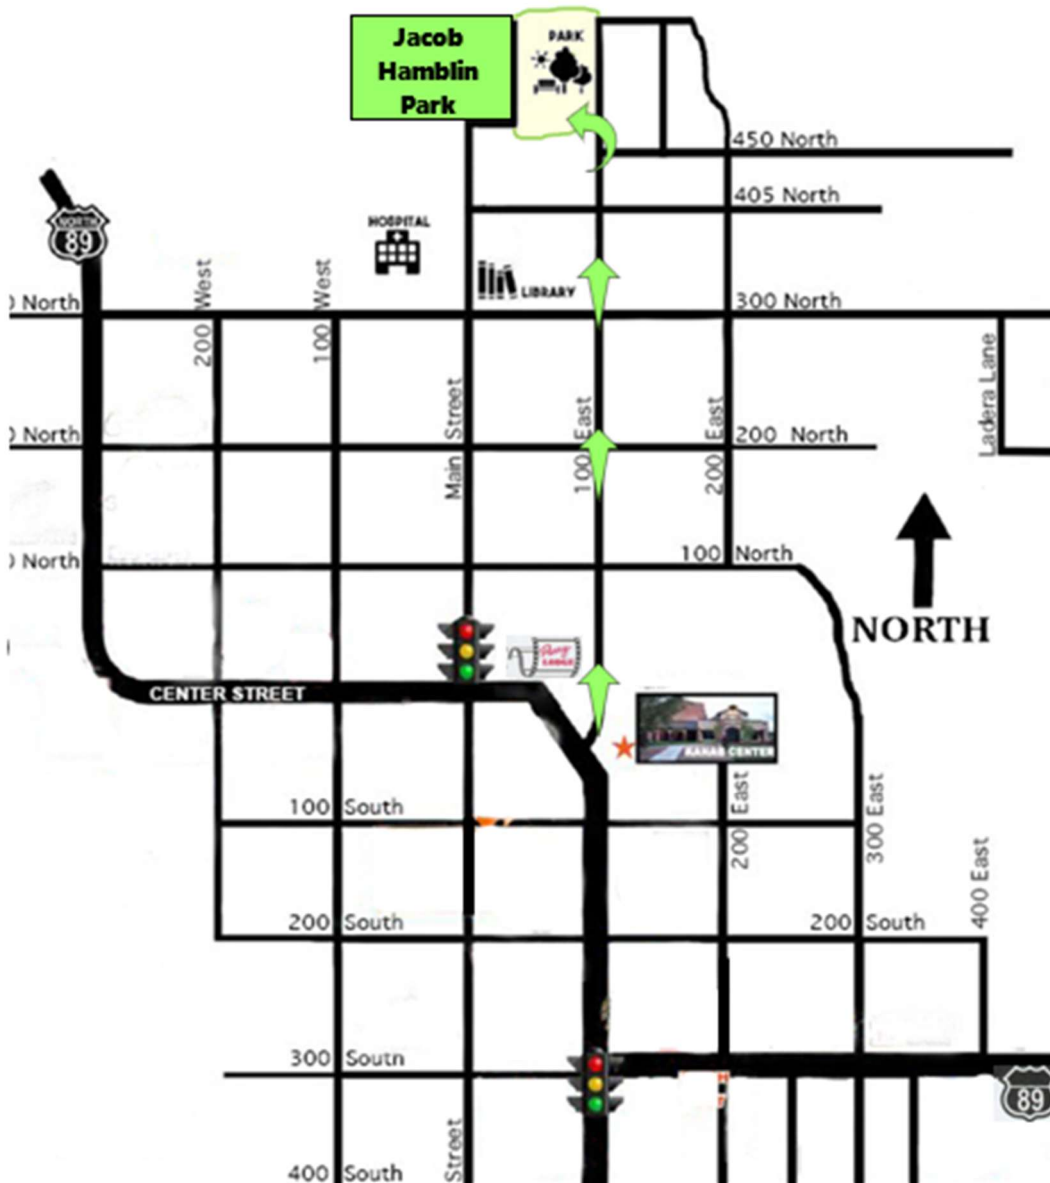

**\*Look for the RIDE NUMBER on a Sign marking the Turn into the Staging Area.\***

## Ride 6 - Island In The Sky

**No Trailer Needed – Ride your machine from Kanab**

**Jacob Hamblin Park Staging Area**

**MEET AT STAGING AREA AT 8:45AM - UNLOADED AND READY TO RIDE**

**DIRECTIONS FROM PARRY LODGE, 89 E CENTER STREET, KANAB**

**N 100 E (By Parry Lodge and the Kanab Center)**

Travel **0.5 miles** on **N 100 E**

**Left** into **Jacob Hamblin Park**, 566 N 100 E

GPS: N **37.05676**

W **-112.52651**

**Travel Time 5 Minutes**

**IF YOU HAVE TROUBLE LOCATING THE STAGING AREA CALL 860-682-0079**