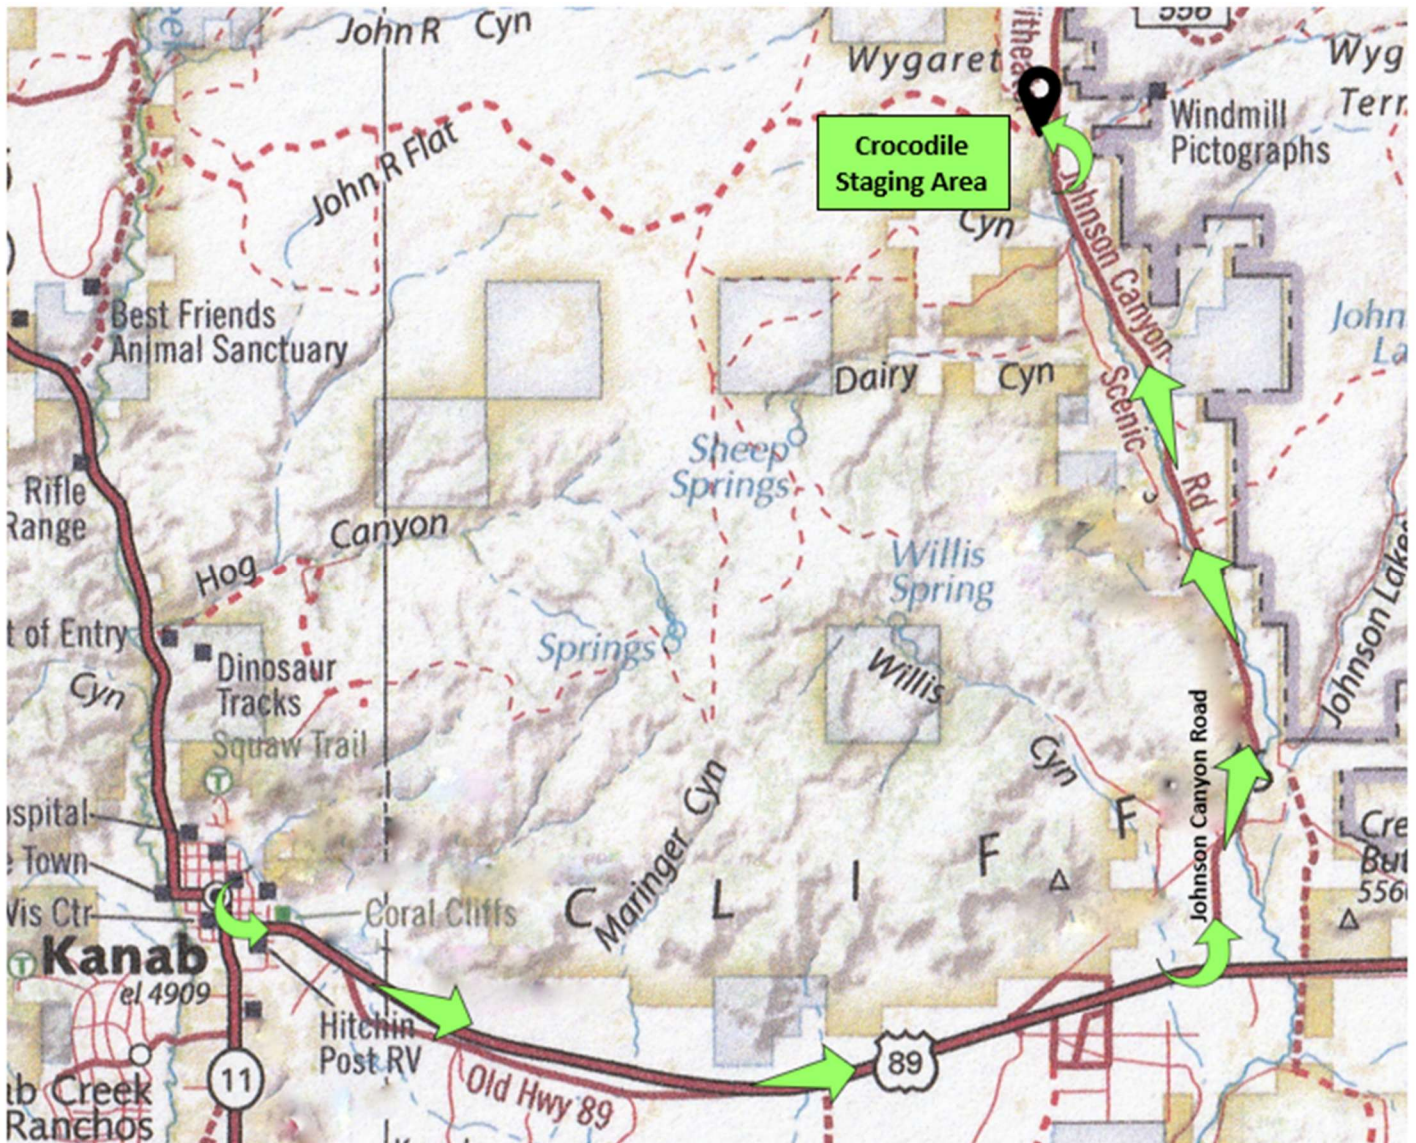

Look for the RIDE NUMBER on a Sign marking the Turn into the Staging Area.

Ride 5 - Hoodoo Run

Crocodile Staging Area

MEET AT STAGING AREA AT 8:45AM - UNLOADED AND READY TO RIDE

DIRECTIONS FROM PARRY LODGE, 89 E CENTER STREET, KANAB

US 89 S (toward Page, AZ) to Johnson Canyon Rd - 9.5 miles (Approx Mile Marker 55.2)

Left on Johnson Canyon Road

Travel 7.8 miles on Johnson Canyon Rd

Left into Crocodile Staging Area

GPS: N 37.14367

W -112.39339

Travel Time 25 Minutes

IF YOU HAVE TROUBLE LOCATING THE STAGING AREA CALL 860-682-0079