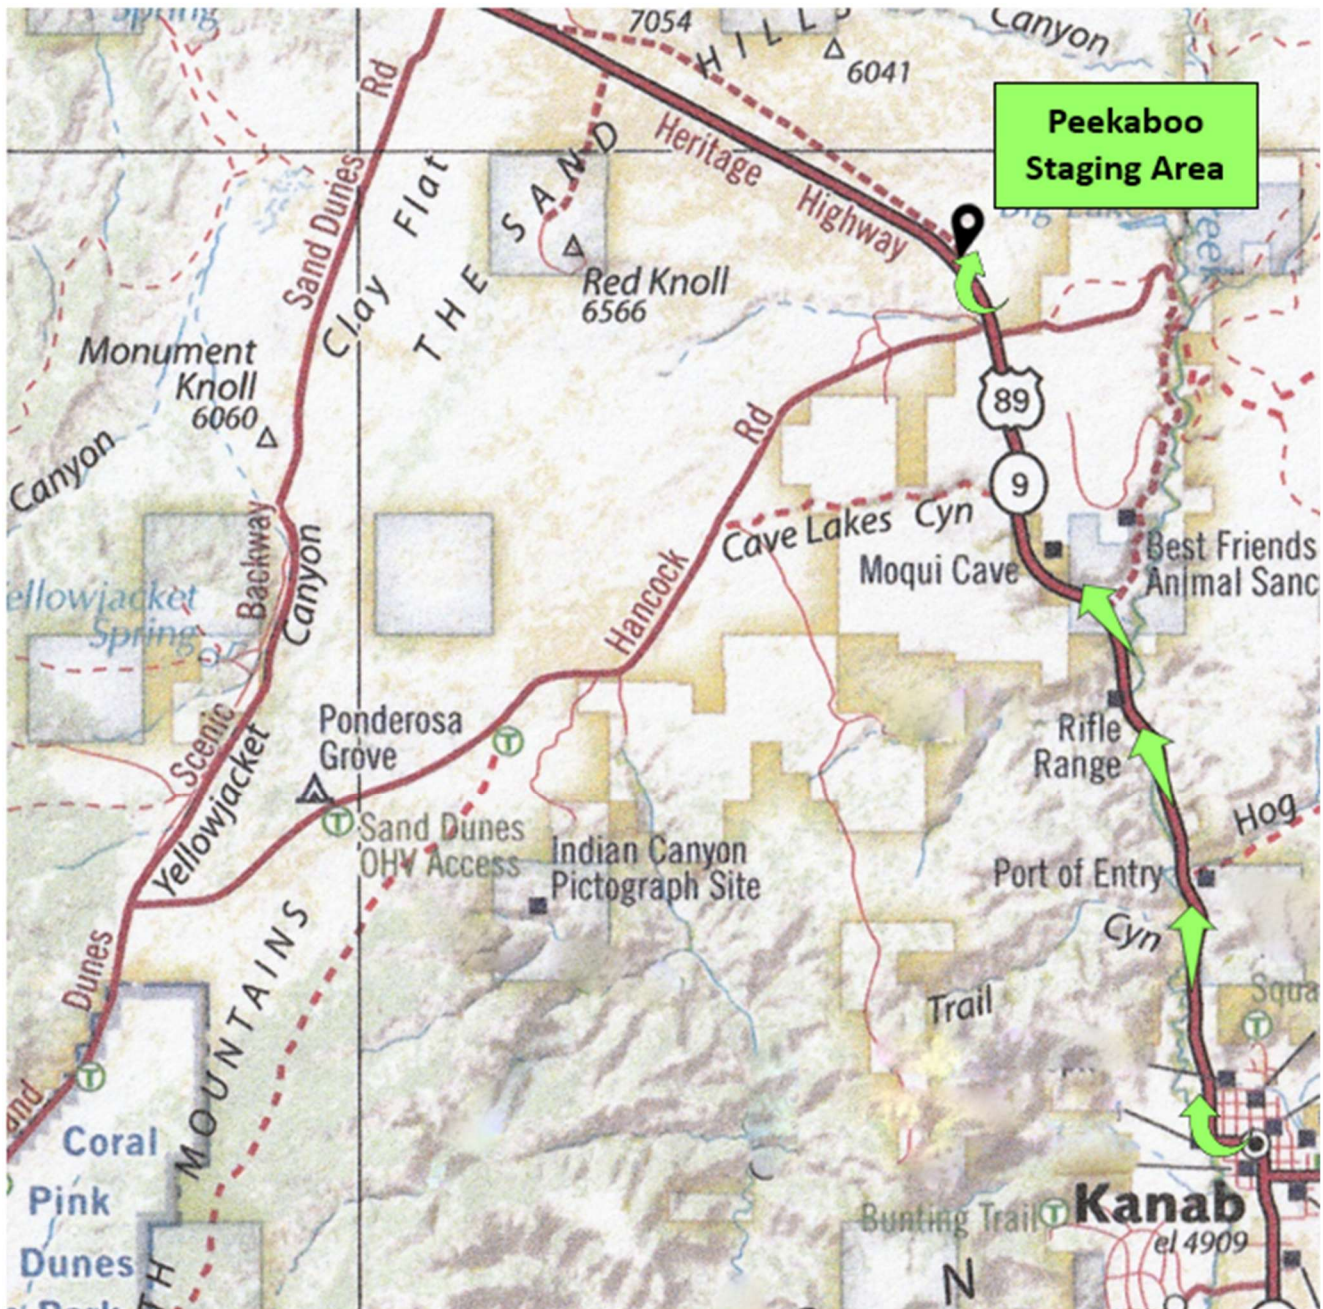

DIRECTIONS FROM PARRY LODGE, 89 E CENTER STREET, KANAB

US 89 N – 8.6 miles (Approx Mile Marker 72.5)

Right into Peekaboo Staging Area

GPS: N 37.15420

W -112.57424

Travel Time 15 Minutes

IF YOU HAVE TROUBLE LOCATING THE STAGING AREA CALL 860-682-0079