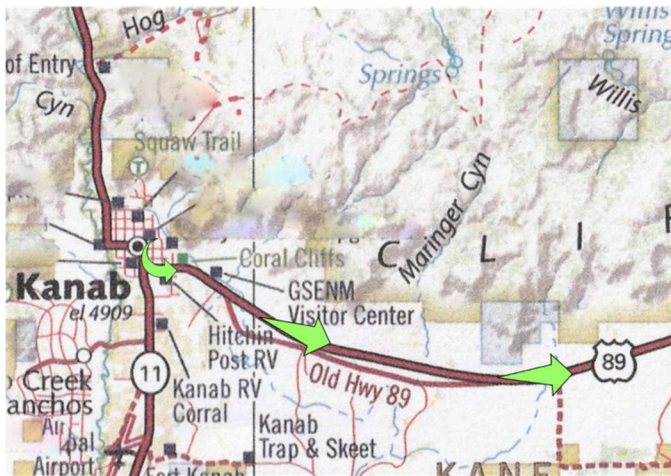

Look for the RIDE NUMBER on a Sign marking the Turn into the Staging Area.

Ride 2 – Cottonwood Canyon

Cottonwood Canyon Staging Area

MEET AT STAGING AREA AT 8:45AM - UNLOADED AND READY TO RIDE

DIRECTIONS FROM PARRY LODGE, 89 E CENTER STREET, KANAB

US 89 S (toward Page, AZ) to **Cottonwood Staging Area - 46.5 miles** (Approx Mile Marker 18.1)

Left into Cottonwood Staging Area

GPS: N **37.10524**

W **-111.84701**

Travel Time 55 Minutes

TRAVEL FOR 46.5 MILES ON 89 S