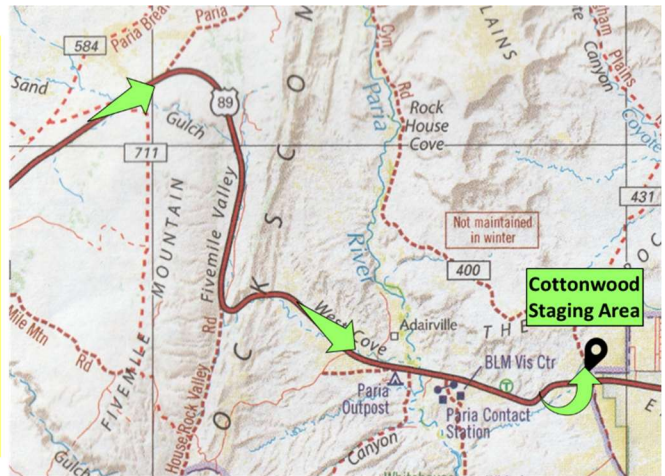

Look for the RIDE NUMBER on a Sign marking the Turn into the Staging Area.

Ride 2 – Cottonwood Canyon

Cottonwood Canyon Staging Area

MEET AT STAGING AREA AT 8:45AM - UNLOADED AND READY TO RIDE

DIRECTIONS FROM PARRY LODGE, 89 E CENTER STREET, KANAB

US 89 S (toward Page, AZ) to **Cottonwood Staging Area - 46.5 miles** (Approx Mile Marker 18.1)

Left into Cottonwood Staging Area

GPS: N **37.10524**

W **-111.84701**

Travel Time 55 Minutes

TRAVEL FOR 46.5 MILES ON 89 S

IF YOU HAVE TROUBLE LOCATING THE STAGING AREA CALL 860-682-0079