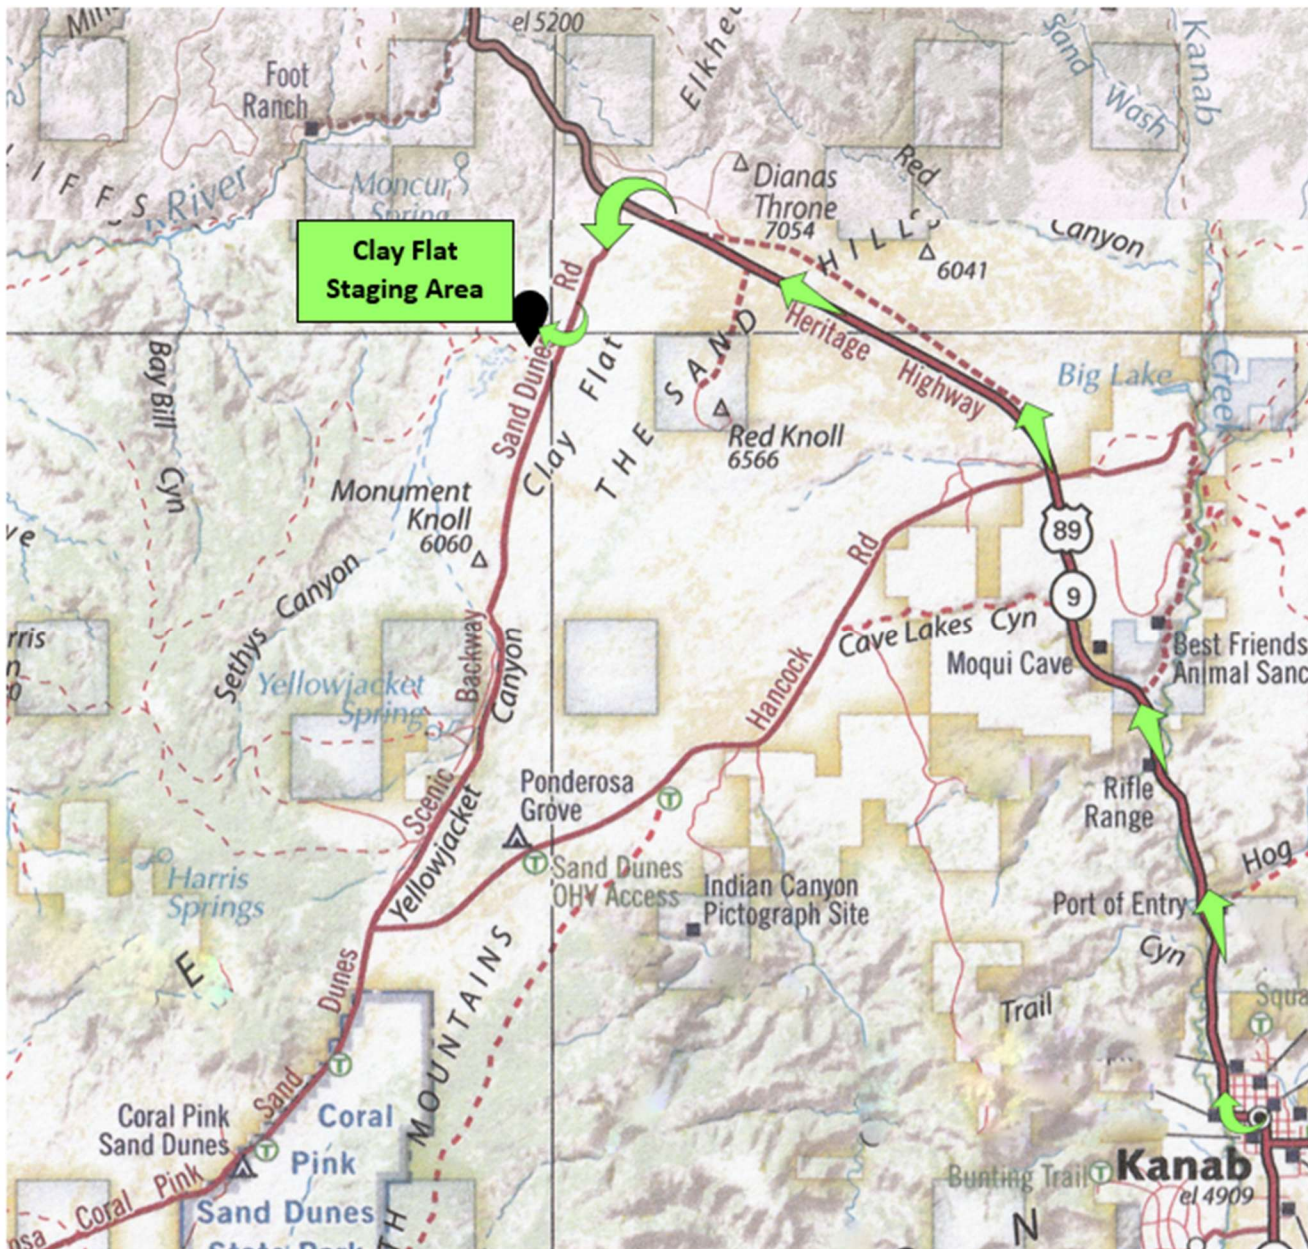

Look for the RIDE NUMBER on a Sign marking the Turn into the Staging Area.

Ride 13 – South Fork Indian Canyon

Clay Flat Staging Area

MEET AT STAGING AREA AT 8:45AM - UNLOADED AND READY TO RIDE

DIRECTIONS FROM PARRY LODGE, 89 E CENTER STREET, KANAB

US 89 N to Sand Dunes Road - 13.3 miles (Approx Mile Marker 77.3)

Left on Sand Dunes Road

Travel 1.9 miles on Sand Dunes Road

Right to Clay Flat Staging Area

GPS: N 37.16154

W -112.66684

Travel Time 25 Minutes

IF YOU HAVE TROUBLE LOCATING THE STAGING AREA CALL 860-682-0079