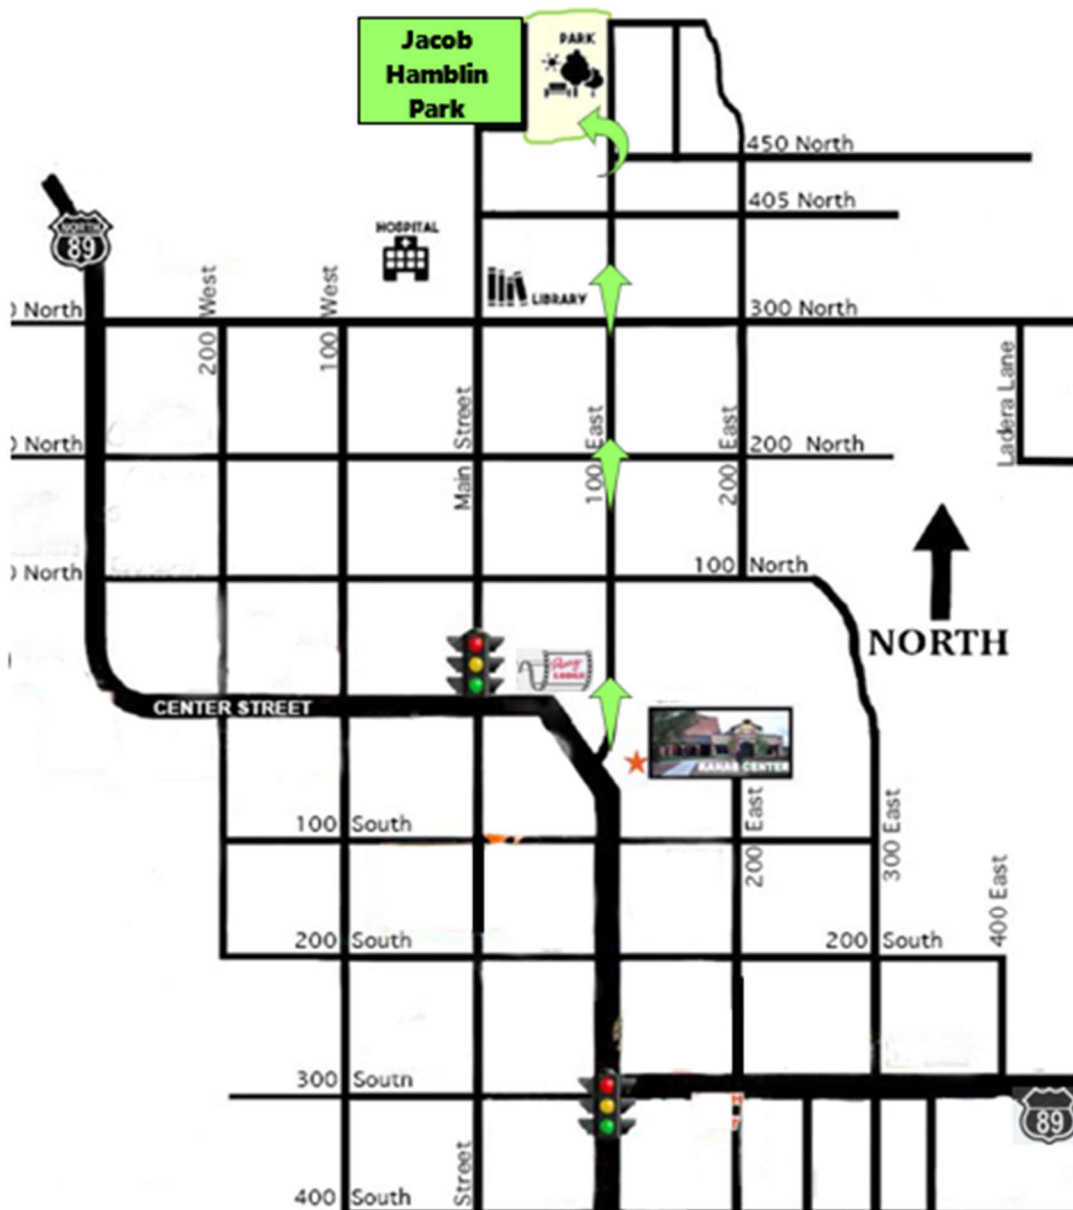

Look for the RIDE NUMBER on a Sign marking the Turn into the Staging Area.

Ride 11 – Savage Point - Thursday & Saturday Only

No Trailer Needed – Ride your machine from Kanab

Jacob Hamblin Park Staging Area

MEET AT STAGING AREA AT 8:45AM - UNLOADED AND READY TO RIDE

DIRECTIONS FROM PARRY LODGE, 89 E CENTER STREET, KANAB

N 100 E (By Parry Lodge and the Kanab Center)

Travel 0.5 miles on N 100 E

Left into Jacob Hamblin Park, 566 N 100 E

GPS: N 37.05676

W -112.52651

Travel Time 5 Minutes

IF YOU HAVE TROUBLE LOCATING THE STAGING AREA CALL 860-682-0079