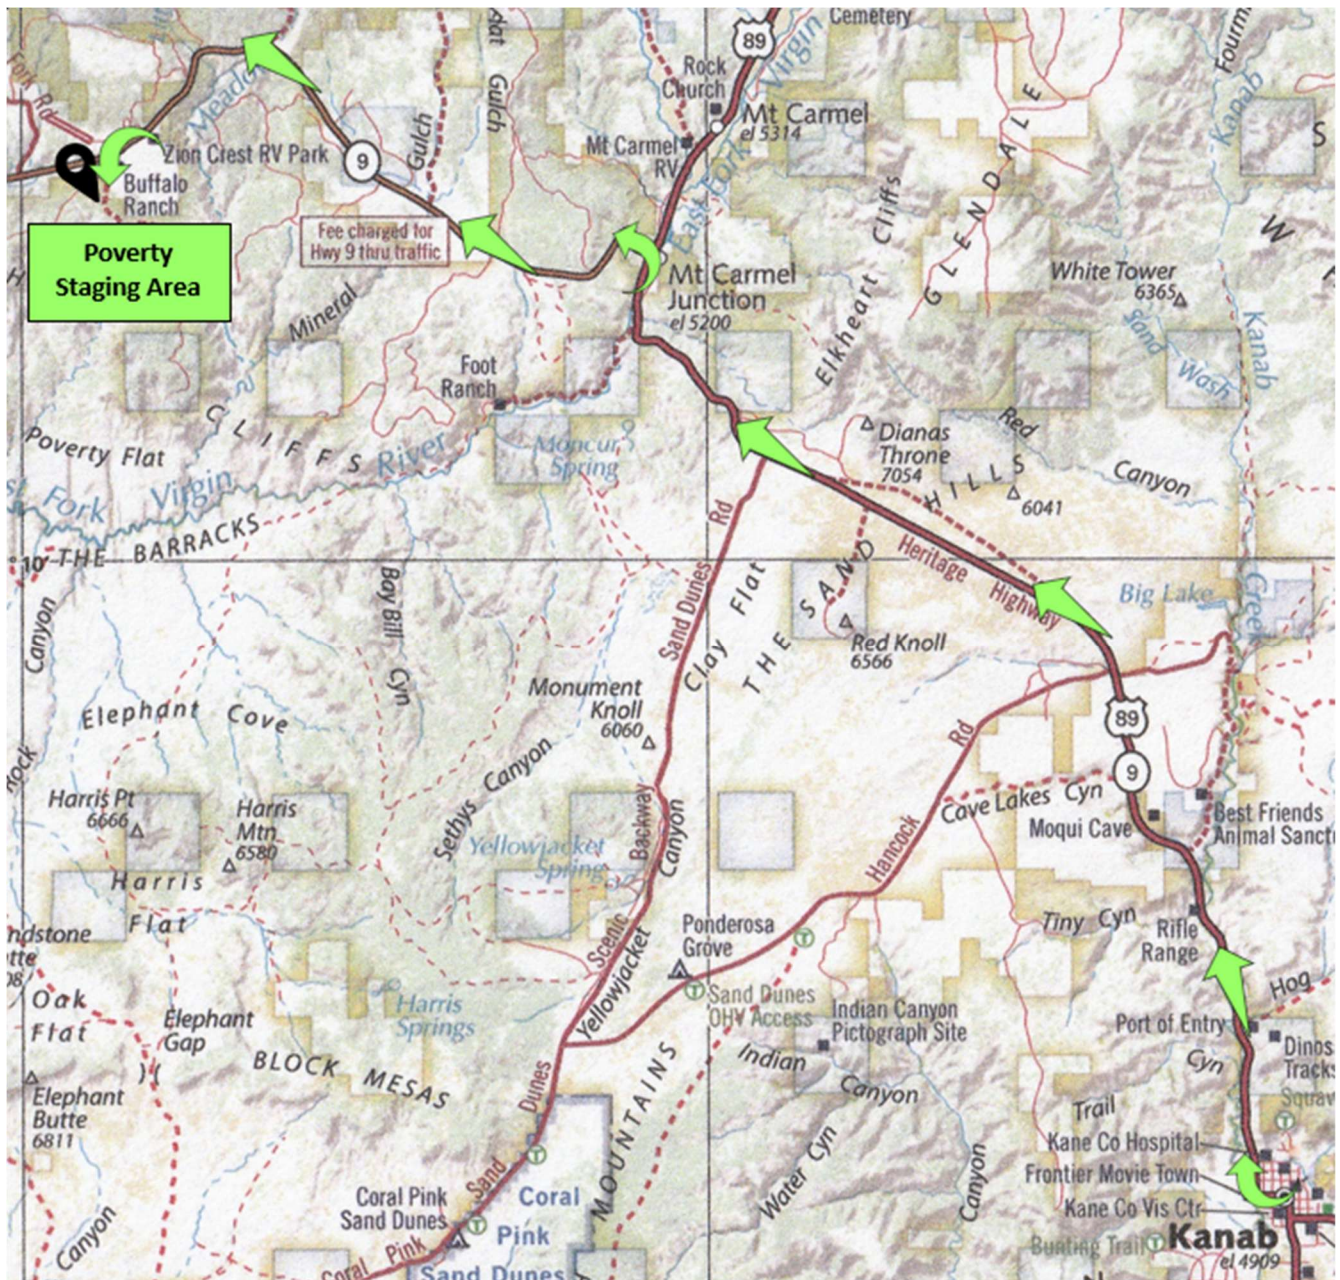

Look for the RIDE NUMBER on a Sign marking the Turn into the Staging Area.

Ride 10 – Poverty

Poverty Staging Area

MEET AT STAGING AREA AT 8:45AM - UNLOADED AND READY TO RIDE

DIRECTIONS FROM PARRY LODGE, 89 E CENTER STREET, KANAB

US 89 N to Mt Carmel - **17.3** miles (Approx Mile Marker 81.1)

Left on RT 9 toward Zion National Park

Travel **9.7** miles on **RT 9** (Go past Zion Mtn Ranch on left) (Approx Mile Marker 48.2)

Left on Poverty Rd Note: Parking area is approximately 1 mile in on dirt road

GPS: N **37.24222**

W **-112.81346**

Travel Time 40 Minutes

IF YOU HAVE TROUBLE LOCATING THE STAGING AREA CALL 860-682-0079