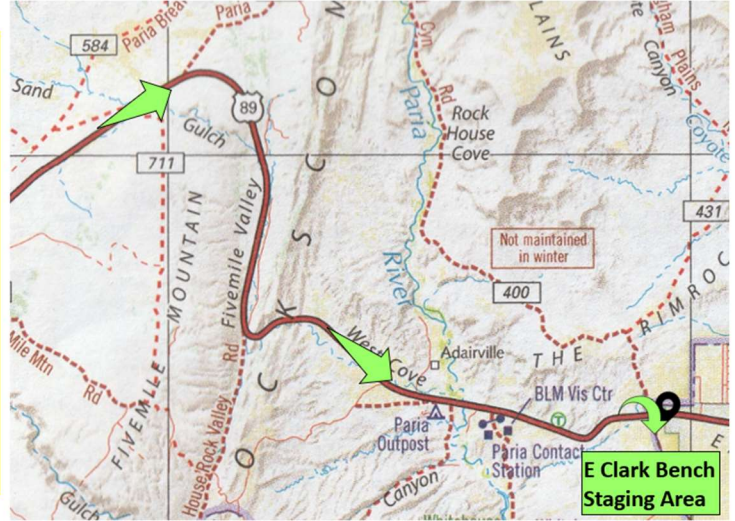

## Ride 3 – East Clark Bench

East Clark Bench Staging Area

**MEET AT STAGING AREA AT 8:45AM**

**DIRECTIONS FROM PARRY LODGE, 89 E CENTER STREET, KANAB**

**US 89 S (toward Page, AZ) to E Clark Bench Staging Area - 46.5 miles**

**Right into E Clark Bench Staging Area**

GPS: N **37.10304**

W **-111.84573**

**Travel Time 55 Minutes**

**TRAVEL FOR 46.5 MILES ON 89 S**

**E Clark Bench Staging Area**