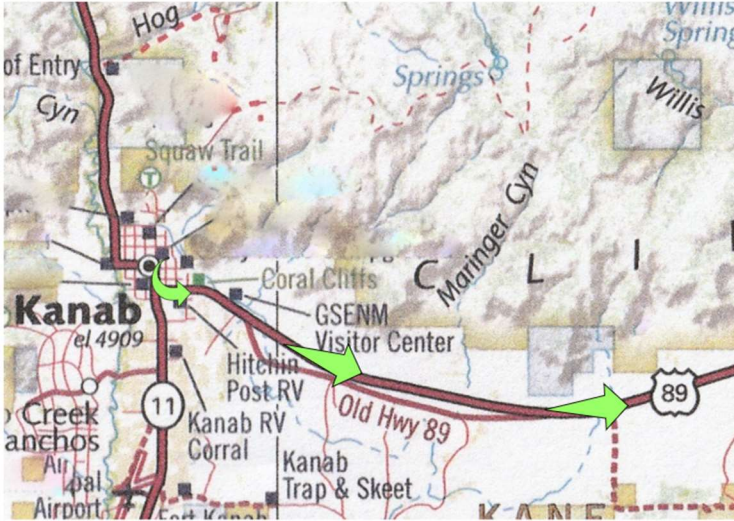

## Ride 3 – East Clark Bench

East Clark Bench Staging Area

**MEET AT STAGING AREA AT 8:45AM**

**DIRECTIONS FROM PARRY LODGE, 89 E CENTER STREET, KANAB**

**US 89 S (toward Page, AZ) to E Clark Bench Staging Area - 46.5 miles**

**Right into E Clark Bench Staging Area**

GPS: N **37.10304**

W **-111.84573**

**Travel Time 55 Minutes**

**TRAVEL FOR 46.5 MILES ON 89 S**

**E Clark Bench Staging Area**